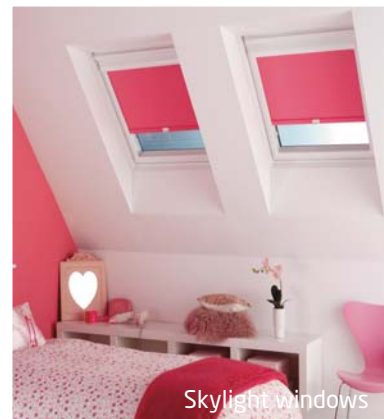

Conservatory windows & french doors with shaped roof blinds

Roller, pleated & venetian blinds

Colour co-ordinating frames

Moves with tilt & turn windows

Stylish, contemporary roller, pleated & venetian blinds for windows, doors, conservatory roofs and skylights

Louvolite Perfect Fit® is the most attractive and innovative window blind available on the market today. The system is unique because the window blind fits neatly into a stylish frame, which moves together with the windows and doors when they are opened and closed.

Easy to install with no drilling or screwing required into your window or door frames, Perfect Fit leaves window sills clutter free and can also be removed in seconds.

Skylight windows

Doors

- Huge range of fabric colours and textures to match your interior design scheme
- No drilling or screwing into your window frames for a quick and clean installation
- Reduced gaps at the edge of the blinds increases privacy
- Leaves window sills clutter free
- Easily removable for cleaning
- Child safe, no loose cords, no loops