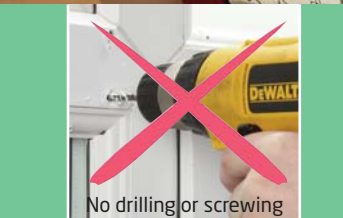

Create beautiful rooms with Louvolite Perfect Fit®

CHILD SAFE
No loose cords

No drilling or screwing

Conservatory windows & french doors with shaped roof blinds